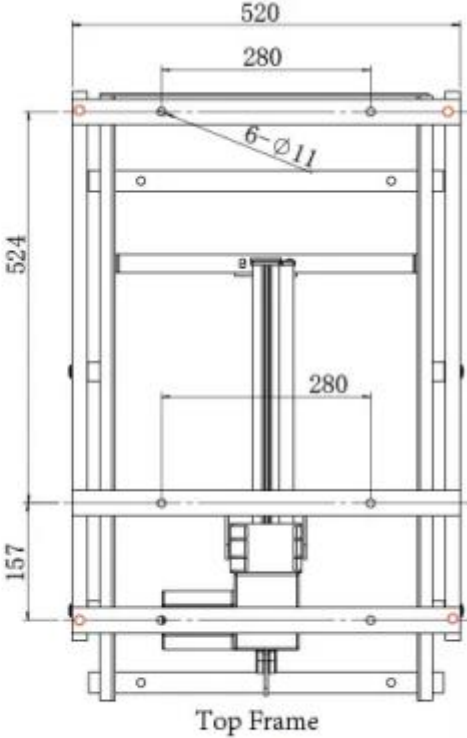

#### **Power Electric Sliding Sofa Bed Mechanism Details:**

For rigidity reason, please attach the wooden seat box to 4 red marked holes.