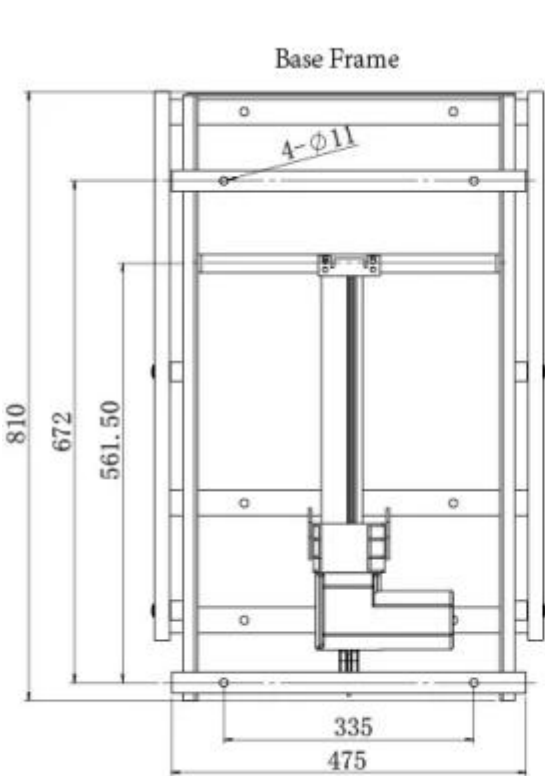

#### **Power Electric Sliding Sofa Bed Mechanism Details:**

For rigidity reason, please attach the wooden seat box to 4 red marked holes.